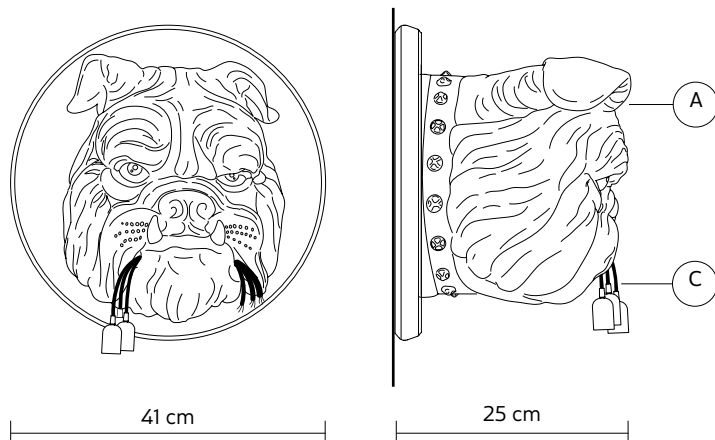

AMSTERDAM wall lamp

Matteo Ugolini design

year 2019

DATA SHEET - **AP191BA INT**

LAMP "A"

material ceramic
colour matt white

CABLE "C"

colour white fabric
cable

ELECTRICAL SYSTEM

socket E27
source 3x max 10W* LED
energy class from A to A++
***only plastic bulb**

PACKAGING

n° cartons 1
net weight/kg 4,8
gross weight/kg 6,1
packaging/cm 51x51x32

LIGHT EMISSION

unidirectional

 direct
 filtered
 indirect
 absence

COMPLIANT WITH

IEC 60598-1:2014
EN 60598-1:2015

degree of protection IP20
bulb optional

700U - plastic bulb
1xE27 - 6W LED, 534lumen
2700K, CRI>80
220/240V
class A+

COLLECTION